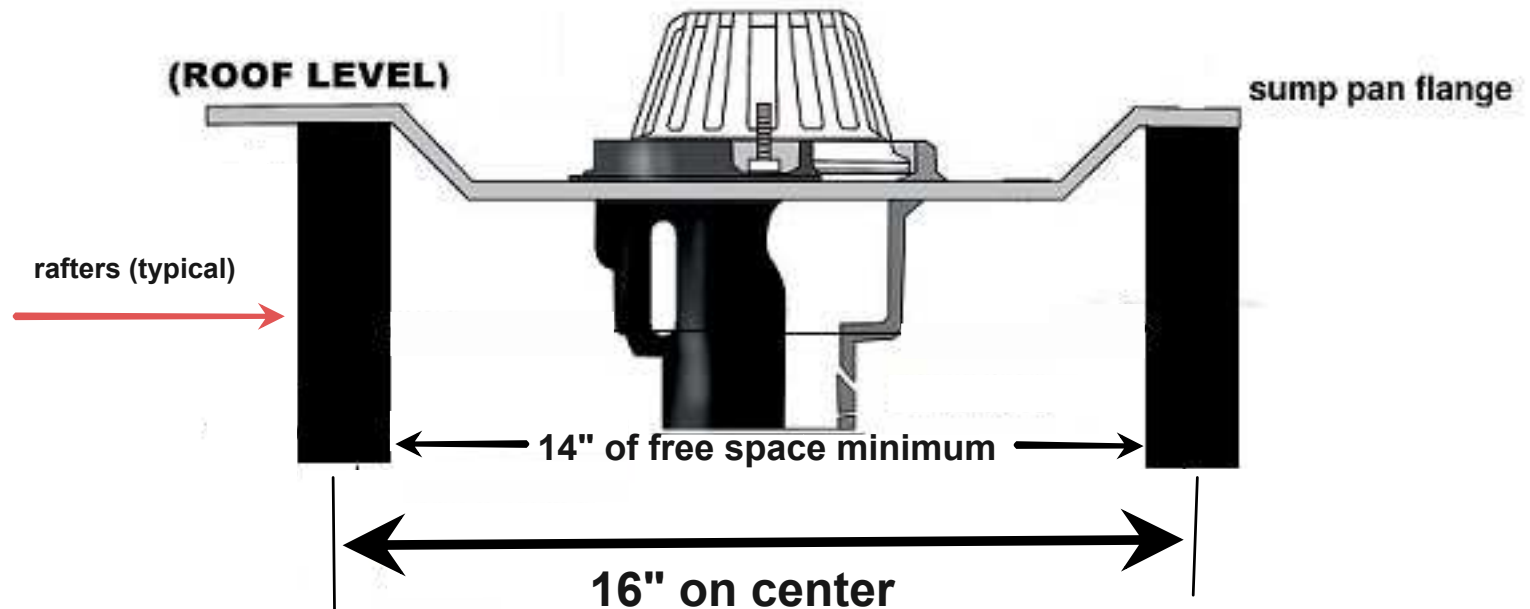

Horizontal space requirements for small 8-1/2" roof drains

Purchase the sump pan and roof drain @ www.customroofdrainpans.com

Custom Roof Drain Pans Co. Mission Viejo, CA. 92691 - 1 888 900-9145 (949) 317-0251