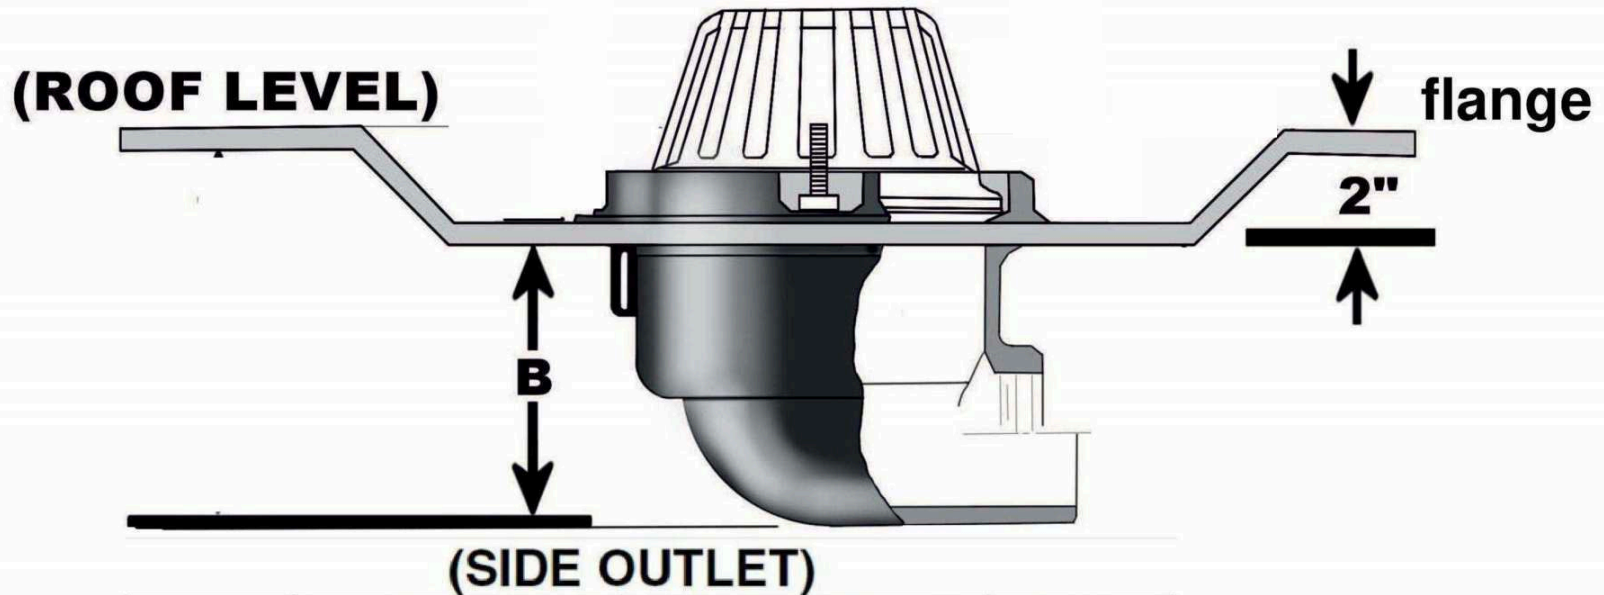

Vertical space requirements for small and large side outlet roof drains

These are a basic starting dimensions. Due to the variety of roof drains available, these may vary based on outlet size, type (threaded), caulked or no-hub, and the brand. Please check the manufacturer's dimensions for the roof drain you want to use.

SIZE	02 (50)	03 (75)	04 (100)	05 (125)	06 (150)
B	6 7/8 "	6 7/8	6 7/8	6 7/8"	7 7/8"

Custom Roof Drain Pans Co.
Mission Viejo, Ca. 92691
888 900-9145 (949) 317-0251

More Info: www.customroofdrainpans.com