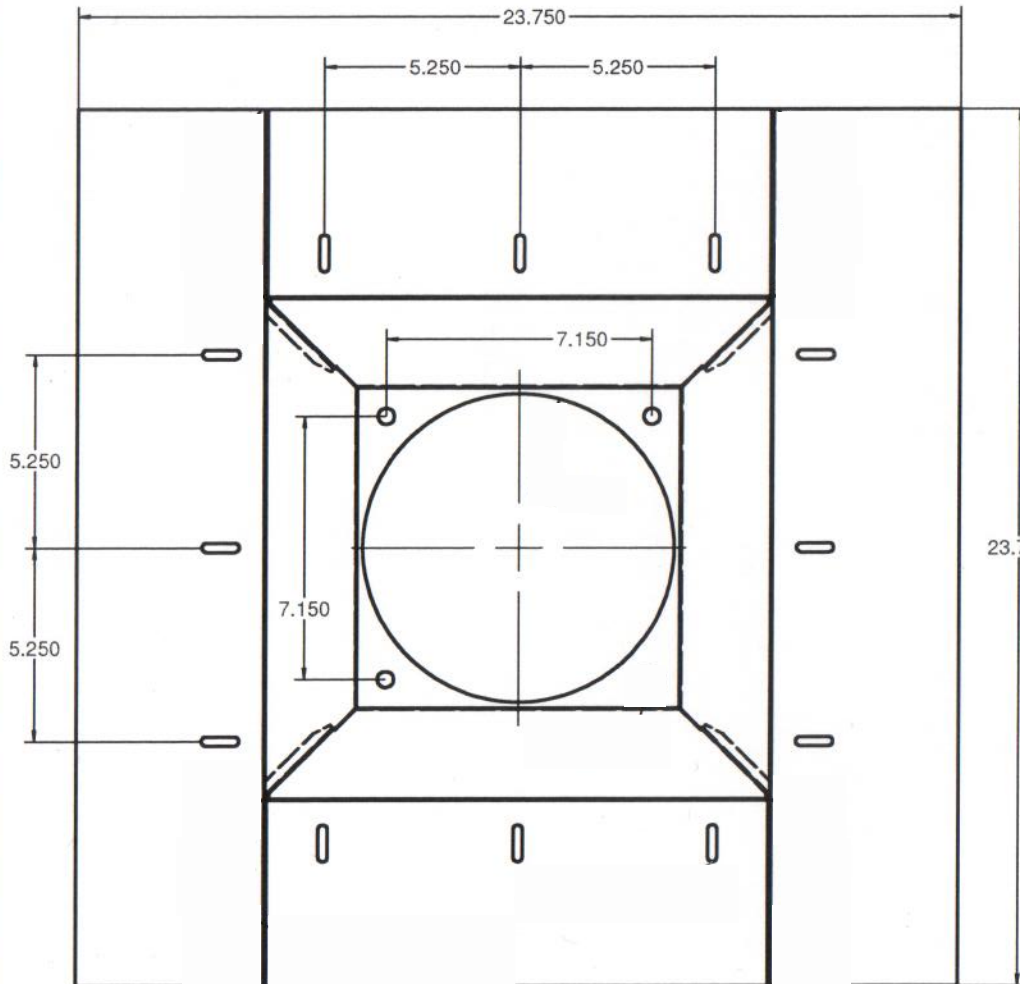

Model SSP Roof Drain Sump Pan

Available in :
* galvanized steel
* stainless steel
* aluminum

PATENT NOTICE The sump pans are protected under a US Patent. Making, using, offering for sale, or selling the invention throughout the United States of America, or importing the invention into the United States of America, or products made by the process used herein without a written licensing agreement is a violation of the patent laws of the United States. The purchase of any product from ALL TECH Plumbing,

Material: 18 GA GALV.	Company: All Tech Plumbing
Part# E6352_1	Description: Single Drain- Pan Small