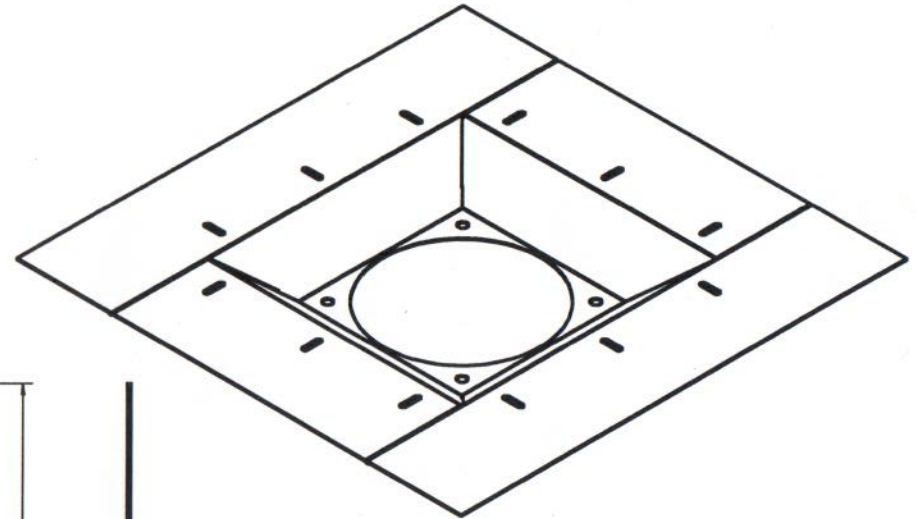

Model SSP Roof Drain Sump Pan

Available in :
 * galvanized steel
 * stainless steel
 * aluminum

PATENT NOTICE The sump pans are protected under a US Patent. Making, using, offering for sale, or selling the invention throughout the United States of America, or importing the invention into the United States of America, or products made by the process used herein without a written licensing agreement is a violation of the patent laws of the United States. The purchase of any product from ALL TECH Plumbing,

Material: 18 GA GALV.	Company: All Tech Plumbing
Part# E6352_1	Description: Single Drain- Pan Small