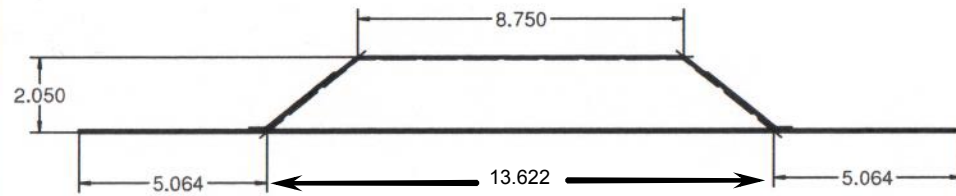

Model SSP Roof Drain Sump Pan

Available in :
* galvanized steel
* stainless steel
* aluminum

PATENT NOTICE The sump pans are protected under a US Patent. Making, using, offering for sale, or selling the invention throughout the United States of America, or importing the invention into the United States of America, or products made by the process used herein without a written licensing agreement is a violation of the patent laws of the United States. The purchase of any product from ALL TECH Plumbing,

Material: 18 GA GALV.	Company: All Tech Plumbing
Part# E6352_1	Description: Single Drain- Pan Small