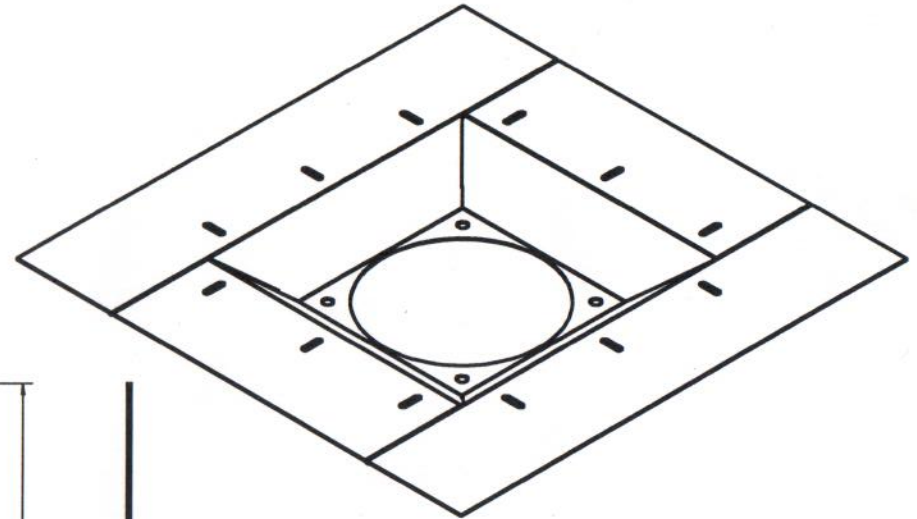

# Model SSP Roof Drain Sump Pan

Available in :  
 \* galvanized steel  
 \* stainless steel  
 \* aluminum

PATENT NOTICE The sump pans are protected under a US Patent. Making, using, offering for sale, or selling the invention throughout the United States of America, or importing the invention into the United States of America, or products made by the process used herein without a written licensing agreement is a violation of the patent laws of the United States. The purchase of any product from ALL TECH Plumbing,

Material: 18 GA GALV.	Company: All Tech Plumbing
Part# E6352_1	Description: Single Drain- Pan Small