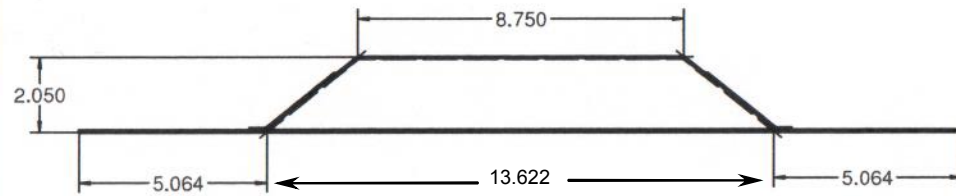

Model SSP Roof Drain Sump Pan

Available in :
* galvanized steel
* stainless steel
* aluminum

PATENT NOTICE The sump pans are protected under a US Patent. Making, using, offering for sale, or selling the invention throughout the United States of America, or importing the invention into the United States of America, or products made by the process used herein without a written licensing agreement is a violation of the patent laws of the United States. The purchase of any product from ALL TECH Plumbing,

Material: 18 GA GALV.	Company: All Tech Plumbing
Part# E6352_1	Description: Single Drain- Pan Small