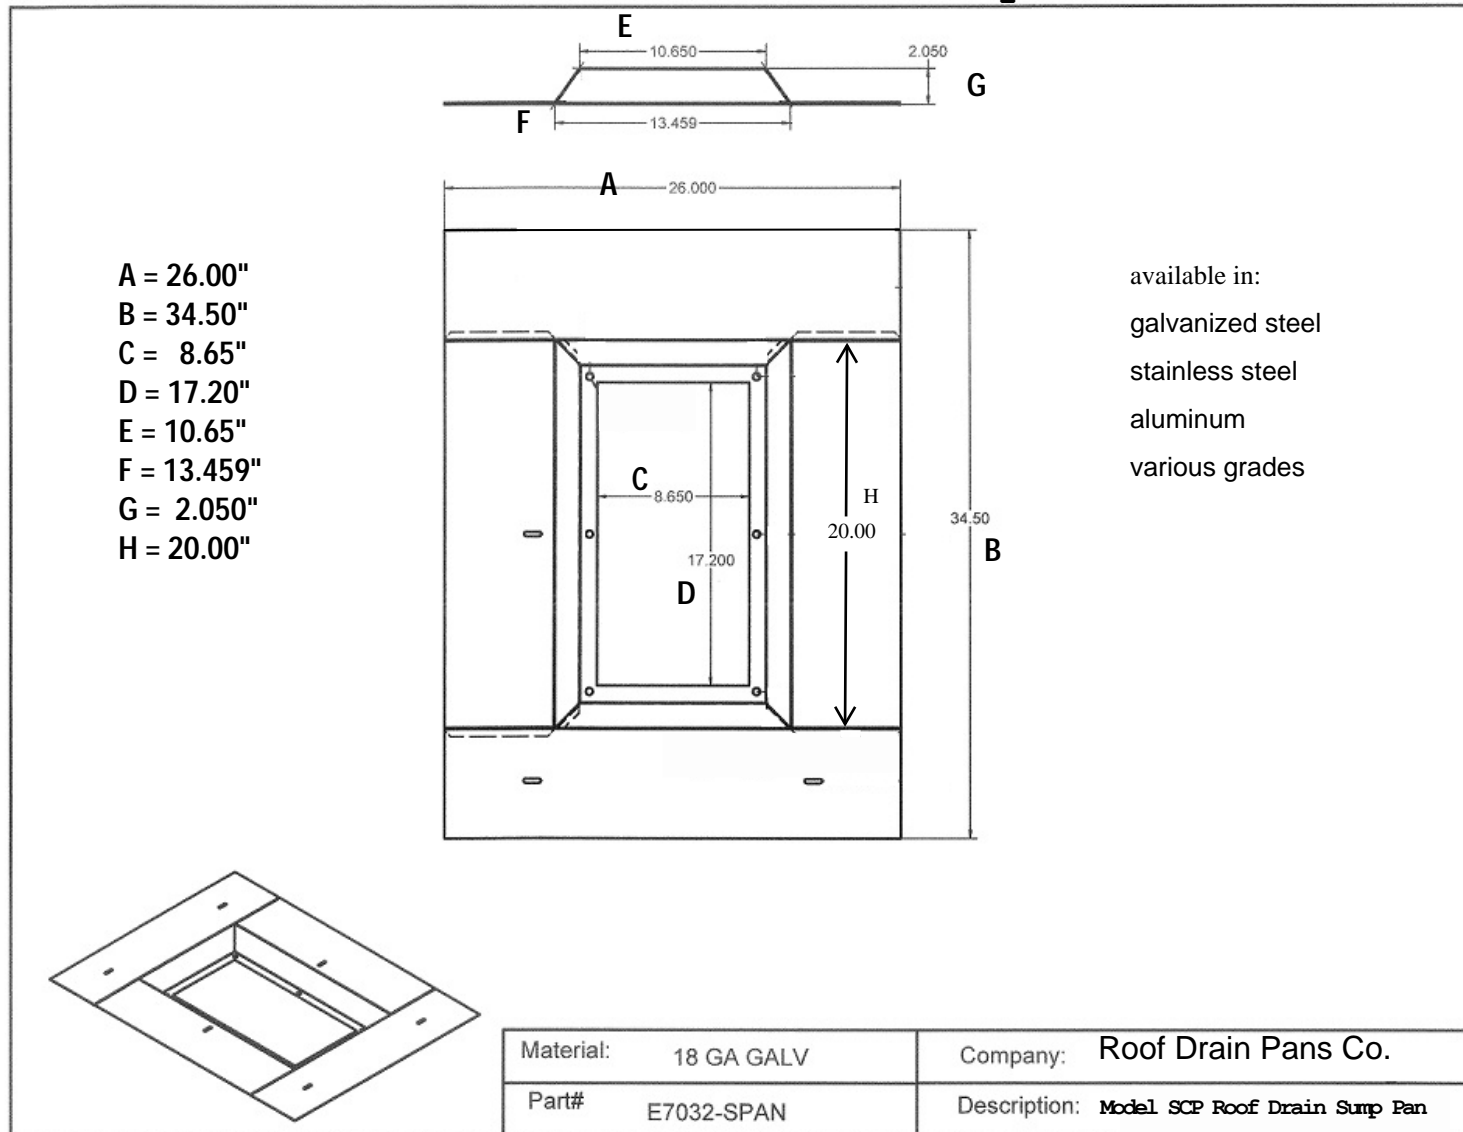

### Model SCP Roof Drain Sump Pan

This sump pan is protected under a US Patent. Making, using, offering for sale, or selling the invention throughout the United States of America, or importing the invention into the United States of America, or products made by the process used herein without a written licensing agreement is a violation of the patent laws of the United States. The purchase of any product from ALL TECH Plumbing, [www.roofdrainpans.com](http://www.roofdrainpans.com) or any affiliations of same indicate agreement and acknowledgement of this notification.