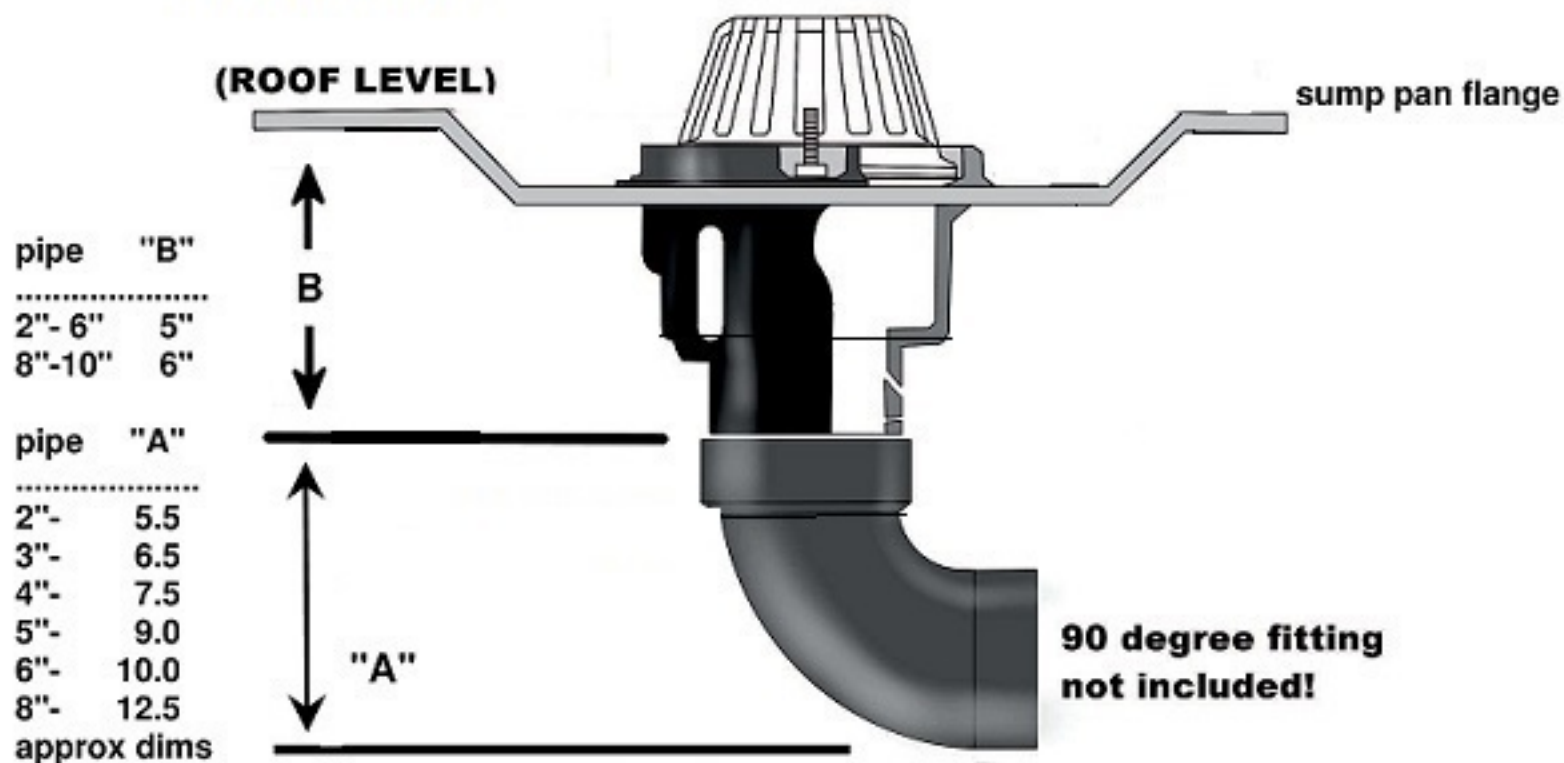

General space requirements for cast iron roof drains

All dimensions are approximate. Please refer to the manufacturer specifications for current information

Custom Roof Drain Pans Co.

VISIT OUR WEBSITE FOR MORE INFO WWW.CUSTOMROOFDRAINPANS.COM