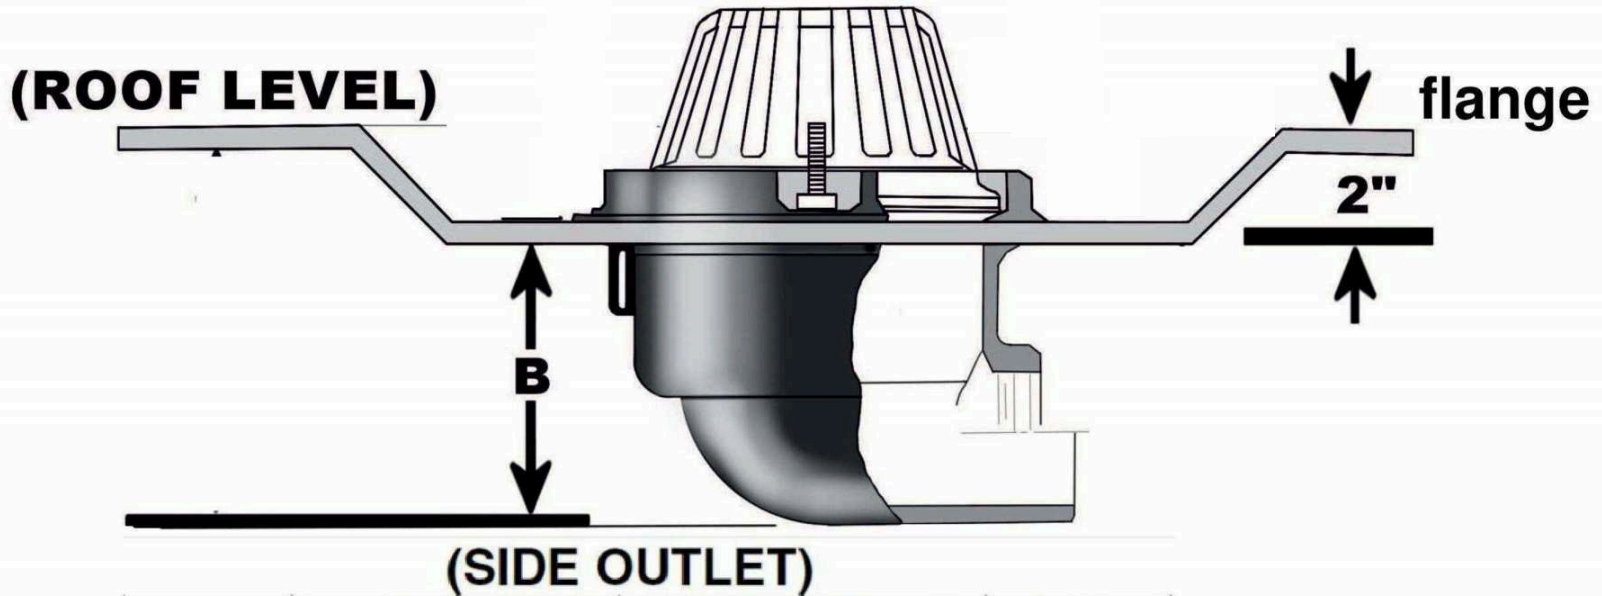

Vertical space requirements for small and large side outlet roof drains

These are a basic starting dimensions. Due to the variety of roof drains available, these may vary based on outlet size, type (threaded), caulked or no-hub, and the brand. Please check the manufacturers dimensions for the roof drain you want to use.

SIZE	02 (50)	03 (75)	04 (100)	05 (125)	06 (150)
B	6 7/8 "	6 7/8	6 7/8	6 7/8"	7 7/8"

Custom Roof Drain Pans Co.

Mission Viejo, Ca. 92691

(949) 297-8689 M-F, 8am to 5pm, PST

More Info: www.customroofdrainpans.com